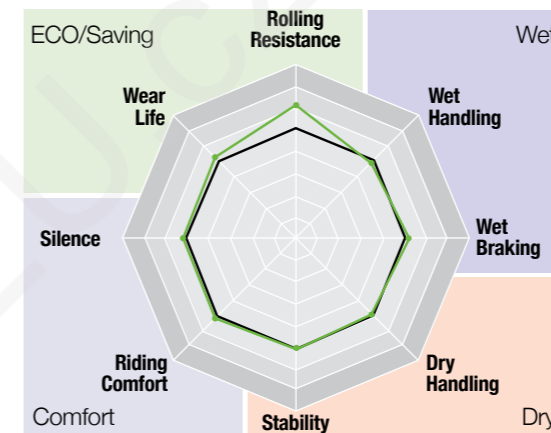

Wet Braking Performance

Product Comparison

ECOPIA EP150
 CONVENTIONAL TYRE

RIM	ASPECT RATIO	TYRE SIZE	LI/SS	PR	RIM	ASPECT RATIO	TYRE SIZE	LI/SS	PR	RIM	ASPECT RATIO	TYRE SIZE	LI/SS	PR			
18	45	245/45R18	100W	-	16		205/60R16	092V	-	15		195/65R15	091V	-			
17	45	215/45R17	091V	XL	16	60	215/60R16	095V	-	15	65	205/65R15	094H	-			
		215/45R17	091W	-			215/60R16	099H	XL			205/65R15	094V	-			
		225/45R17	091V	-			215/60R16	099V	-			205/70R15	096H	-			
		235/45R17	094V	-			225/60R16	098H	-			60	185/60R14	082H	-		
		245/45R17	095V	-			225/60R16	098V	-				195/60R14	086H	-		
	205/50R17	093H	XL	205/65R16		095H	-	65	P195/6R14		086H	-					
	205/50R17	093W	-	205/65R16		095V	-		165/65R14		079H	-					
	215/50R17	091V	-	215/65R16		098V	-		165/65R14		079S	-					
	16	50	215/50R17	095W		-	15	50	175/50R15		075H	-	14	60	175/65R14	082H	-
			225/50R17	094V		-			195/50R15		082H	-			175/65R14	082S	-
225/50R17			098V	XL	195/50R15	082V			-	175/65R14	082T	-					
225/50R17			098W	-	165/55R15	075V			-	185/65R14	086H	-					
205/55R17			091V	-	185/55R15	082H			-	195/65R14	089H	-					
215/55R17		094V	-	55	55	185/55R15		082V	-	70	65	165/70R14		081H	-		
215/55R17		098V	XL			185/55R15		086V	-			175/70R14		084H	-		
215/55R17		098W	-			195/55R15		085H	-			185/70R14		088H	-		
225/55R17		097V	-			195/55R15		085T	-			185/70R14		088S	-		
225/55R17		101W	-			195/55R15		085V	-			195/70R14		091H	-		
205/60R17	094V	-	16	60	175/60R15	081H	-	80	70	205/70R14	095H	-					
195/50R16	084V	-			185/60R15	084H	-			185/80R14	091S	-					
185/55R16	083V	-			185/60R15	084V	-			13	70	165/70R13	079S	-			
195/55R16	087H	-			185/60R15	088V	-					165/70R13	079T	-			
195/55R16	087V	-			195/60R15	088H	-					175/70R13	082H	-			
205/55R16	091H	-		195/60R15	088V	-	175/70R13	082S	-								
205/55R16	091V	-		205/60R15	091H	-	185/70R13	086H	-								
215/55R16	093V	-		65	65	205/60R15	091V	-	185/70R13	086S	-						
225/55R16	095V	-				175/65R15	084H	-	155/80R13	079H	-						
175/60R16	082H	-				175/65R15	084V	-	165/80R13	083S	-						
185/60R16	086H	-	185/65R15			088H	-	165/80R13	083T	-							
185/60R16	086V	-	185/65R15			088S	-	12	70	155/70R12	073S	-					
195/60R16	089H	-	195/65R15	091H	-	175/70R12	080S			-							
205/60R16	092H	-	195/65R15	091S	-	155/80R12	077S			-