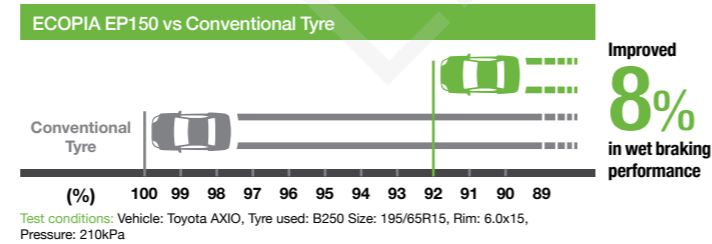

Wet Braking Performance

Product Comparison

ECOPIA EP150
 CONVENTIONAL TYRE

RIM	ASPECT RATIO	TYRE SIZE	LI/SS	PR	RIM	ASPECT RATIO	TYRE SIZE	LI/SS	PR	RIM	ASPECT RATIO	TYRE SIZE	LI/SS	PR			
18	45	245/45R18	100W	-	16		205/60R16	092V	-	15		195/65R15	091V	-			
17	45	215/45R17	091V	XL	16	60	215/60R16	095V	-	15	65	205/65R15	094H	-			
		215/45R17	091W	-			215/60R16	099H	XL			205/65R15	094V	-			
		225/45R17	091V	-			215/60R16	099V	-			205/70R15	096H	-			
		235/45R17	094V	-			225/60R16	098H	-			60	185/60R14	082H	-		
		245/45R17	095V	-			225/60R16	098V	-				195/60R14	086H	-		
	205/50R17	093H	XL	205/65R16		095H	-	65	P195/6R14		086H	-					
	205/50R17	093W	-	205/65R16		095V	-		165/65R14		079H	-					
	215/50R17	091V	-	215/65R16		098V	-		165/65R14		079S	-					
	16	50	215/50R17	095W		-	15	50	175/50R15		075H	-	14	60	175/65R14	082H	-
			225/50R17	094V		-			195/50R15		082H	-			175/65R14	082S	-
225/50R17			098V	XL	195/50R15	082V			-	175/65R14	082T	-					
225/50R17			098W	-	165/55R15	075V			-	185/65R14	086H	-					
205/55R17			091V	-	185/55R15	082H			-	195/65R14	089H	-					
215/55R17		094V	-	55	55	185/55R15		082V	-	70	65	165/70R14		081H	-		
215/55R17		098V	XL			185/55R15		086V	-			175/70R14		084H	-		
215/55R17		098W	-			195/55R15		085H	-			185/70R14		088H	-		
225/55R17		097V	-			195/55R15		085T	-			185/70R14		088S	-		
225/55R17		101W	-			195/55R15		085V	-			195/70R14		091H	-		
205/60R17	094V	-	16	60	175/60R15	081H	-	80	70	205/70R14	095H	-					
195/50R16	084V	-			185/60R15	084H	-			185/80R14	091S	-					
185/55R16	083V	-			185/60R15	084V	-			13	70	165/70R13	079S	-			
195/55R16	087H	-			185/60R15	088V	-					165/70R13	079T	-			
195/55R16	087V	-			195/60R15	088H	-					175/70R13	082H	-			
205/55R16	091H	-		195/60R15	088V	-	175/70R13	082S	-								
205/55R16	091V	-		205/60R15	091H	-	185/70R13	086H	-								
215/55R16	093V	-		65	65	205/60R15	091V	-	185/70R13	086S	-						
225/55R16	095V	-				175/65R15	084H	-	155/80R13	079H	-						
175/60R16	082H	-				175/65R15	084V	-	165/80R13	083S	-						
185/60R16	086H	-	185/65R15			088H	-	165/80R13	083T	-							
185/60R16	086V	-	185/65R15			088S	-	12	70	155/70R12	073S	-					
195/60R16	089H	-	195/65R15	091H	-	175/70R12	080S			-							
205/60R16	092H	-	195/65R15	091S	-	155/80R12	077S			-