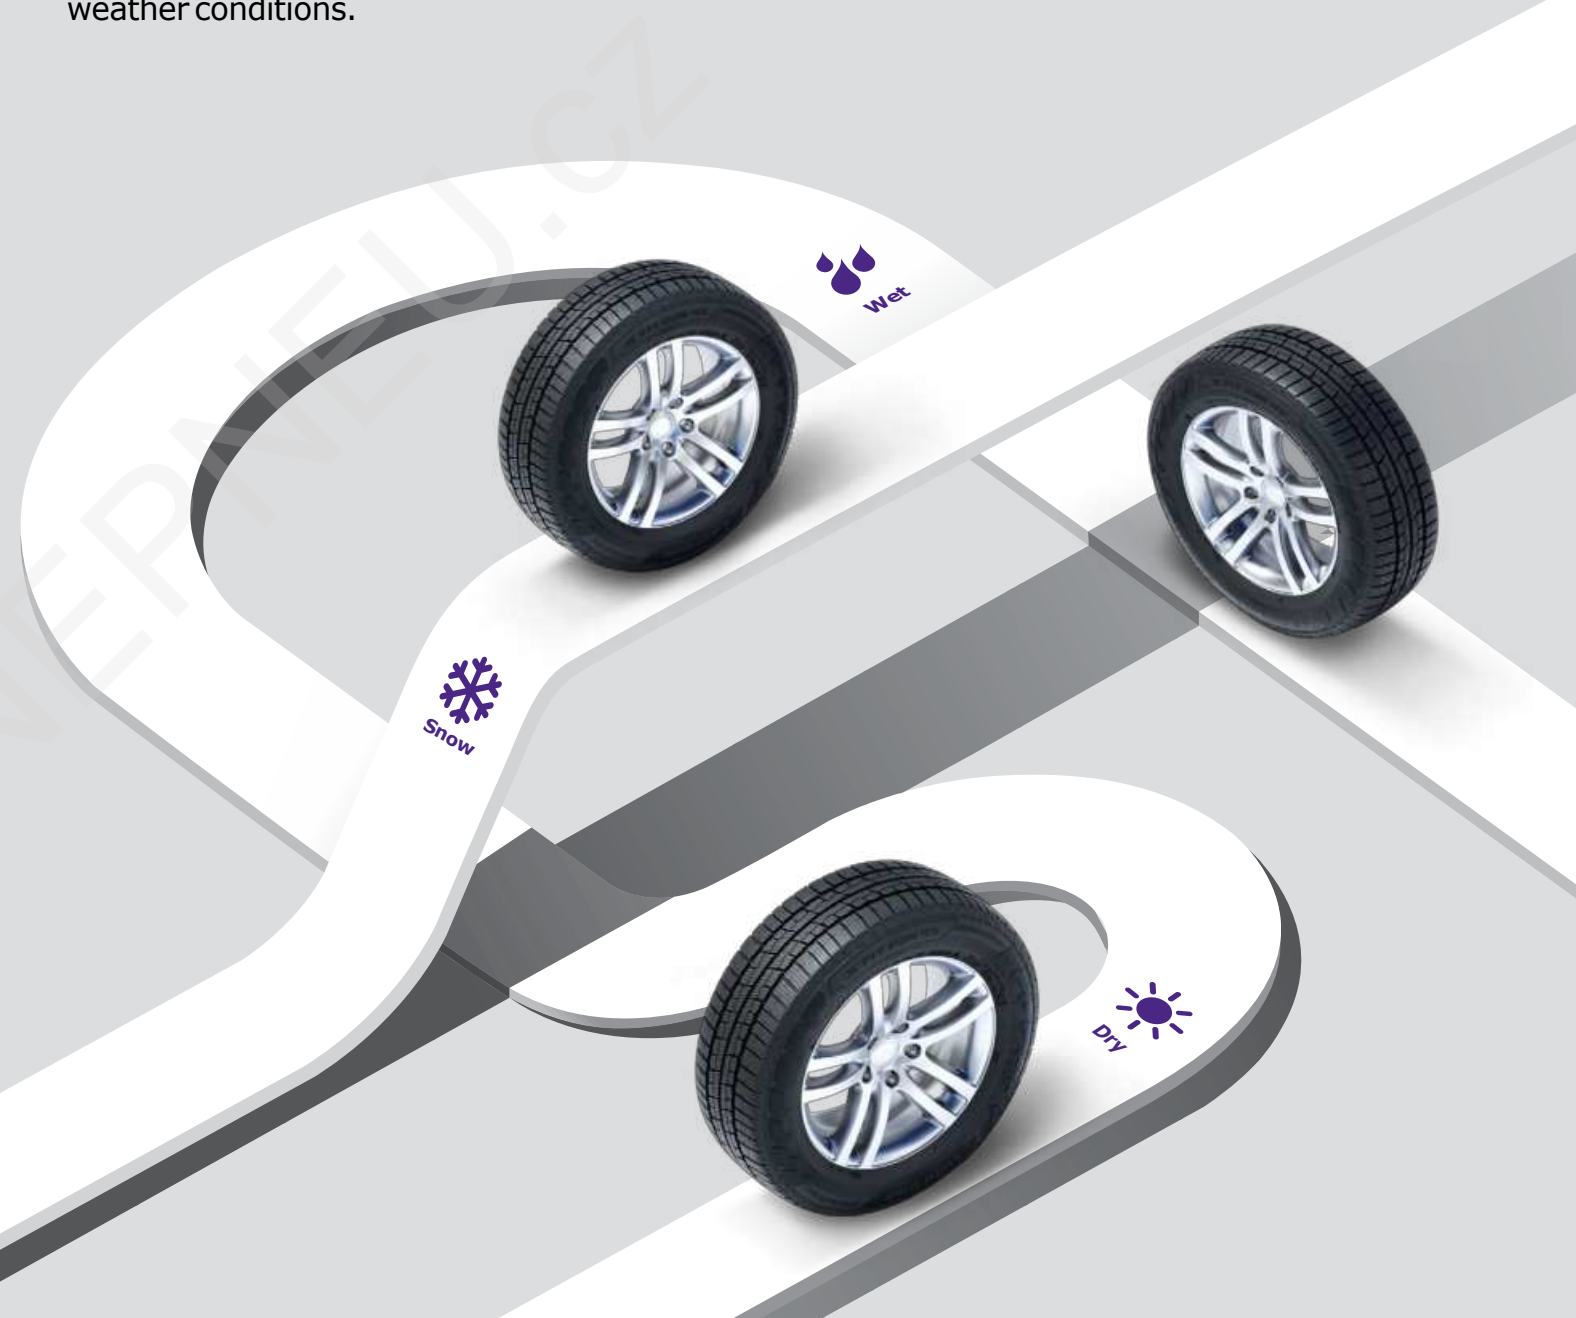

Wider Aqua Grooves for Accelerated Drainage

The streamlined aqua lateral groove, which expands in area in the direction from the center to the shoulder (out), enhances drainage on snow-covered or rainy roads by accelerating the flow of water.

Channel Wide & Zigzag Groove

The use of 3-channel wide grooves. the designed pattern significantly reduces hydro-planing and enhances stability even at high speeds.

Multi Sipe

The zigzag sipe design ensures the snow & wet grip and maximum steering stability with minimized block movement.