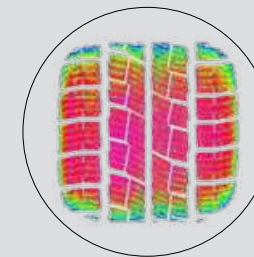

Durable Contact Patch Tech

The optimal block and groove width design improves durability by maintaining even pressure.