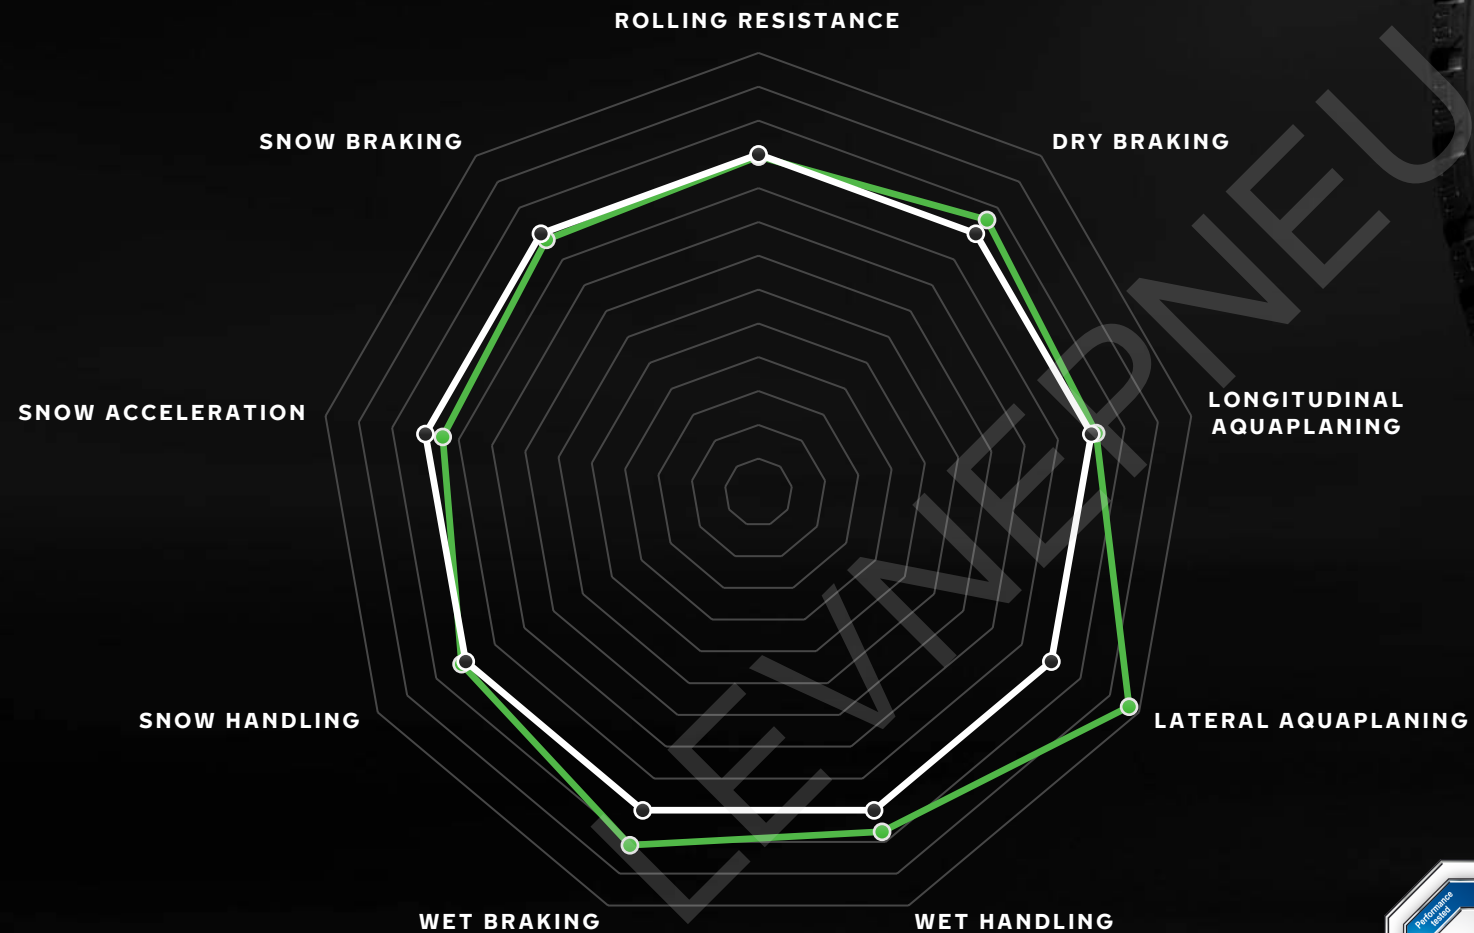

Hakka Ring
Spain

Nokia Tracks
Southern Finland

OUTSTANDING PERFORMANCE, TOP-TIER SAFETY

Certified by TÜV SÜD

-  NOKIAN TYRES SNOWPROOF 3P
-  AVERAGE OF PREMIUM COMPETITORS*

PREMIUM TIRE MARK

- ✓ Excellent Performance
- ✓ Wet & Dry Safety
- ✓ Advanced Technology