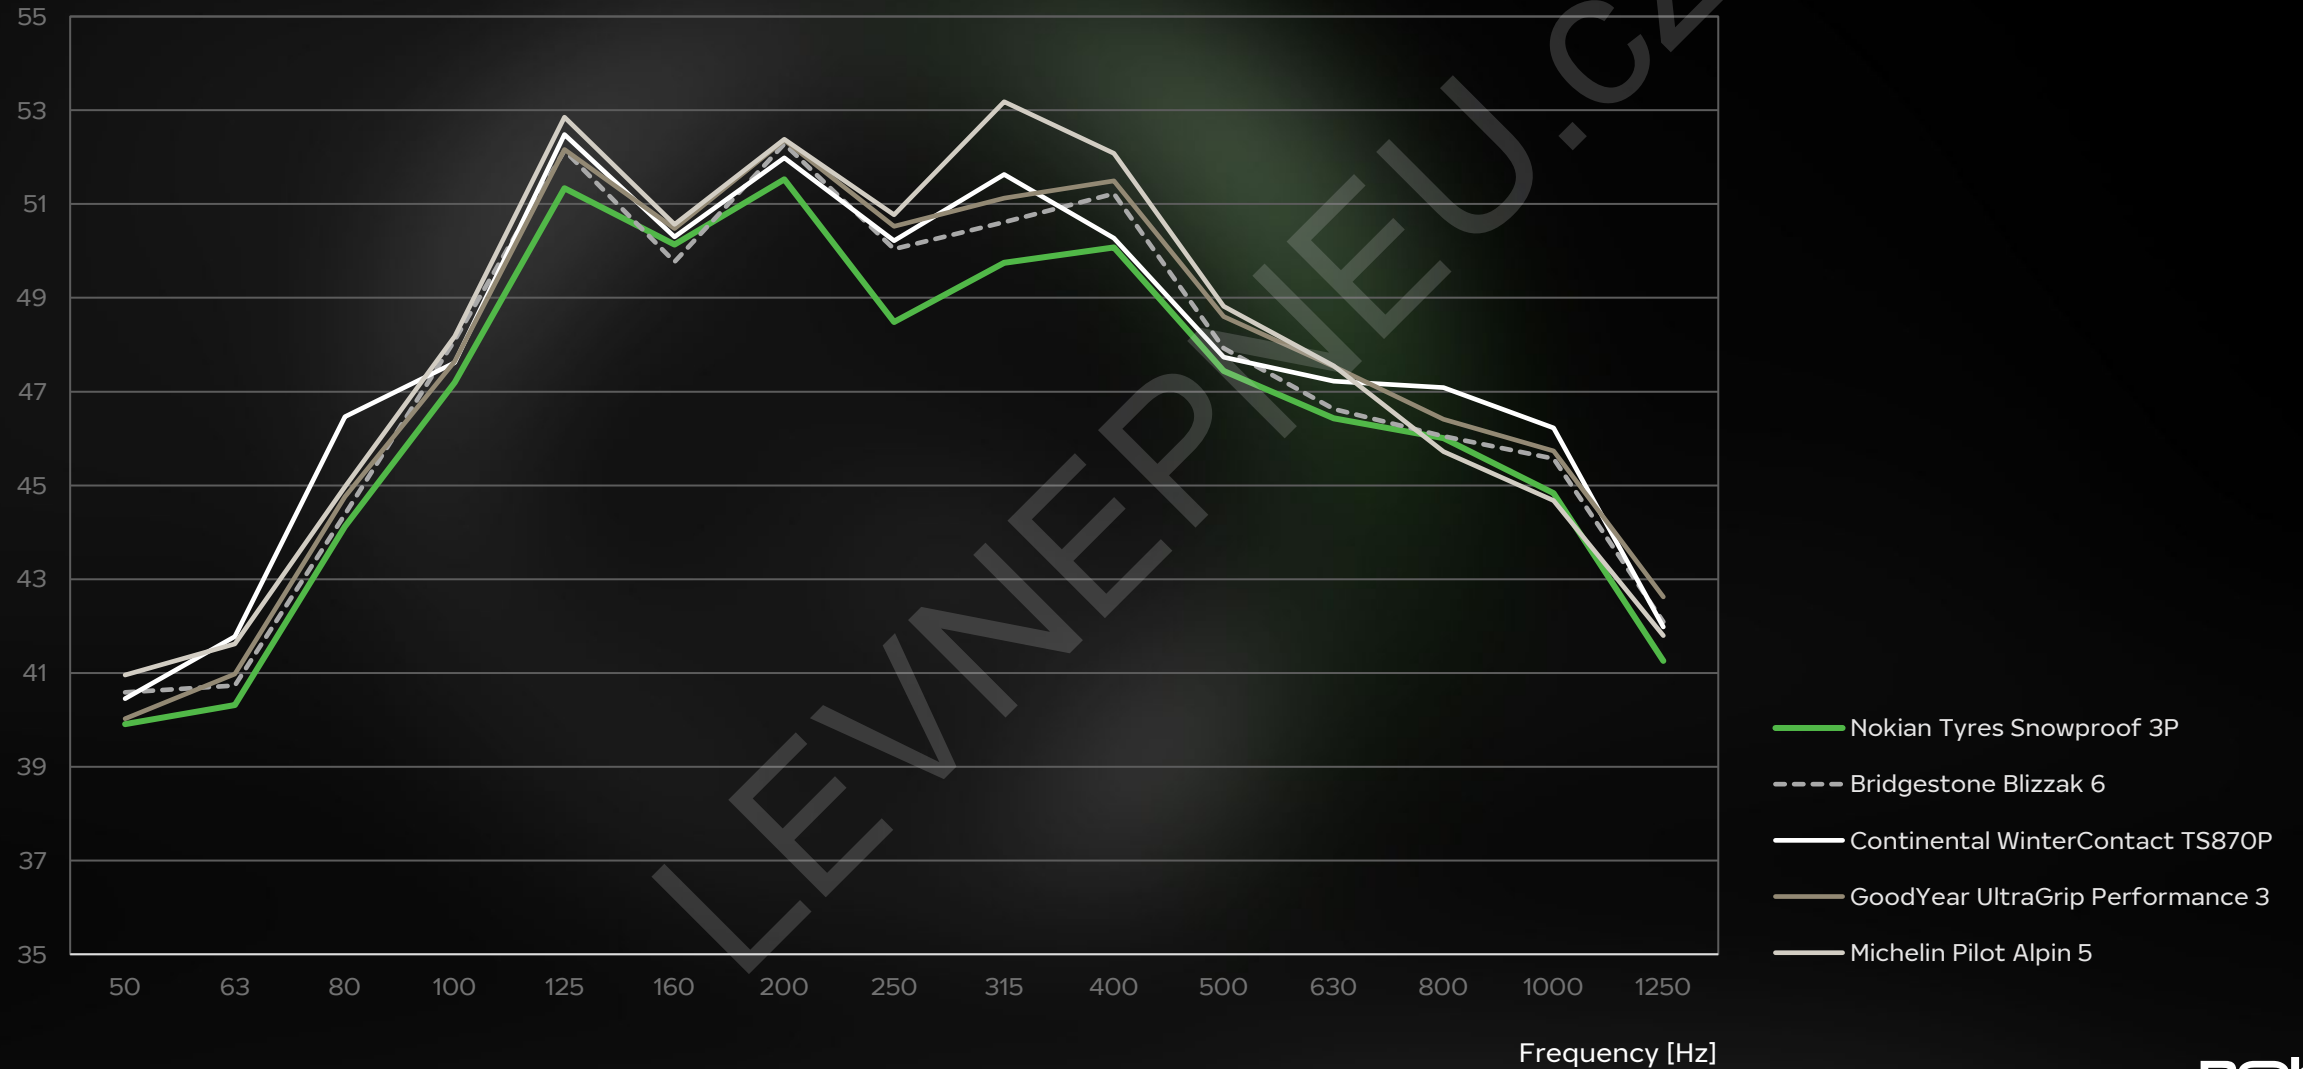

RENEWABLE, RECYCLED
AND ISCC PLUS CERTIFIED
RAW MATERIALS

*typical variation between tire sizes is 1%

nokian[®]
TYRES

QUIETER RIDE

Significantly lowered sound levels

SPL [dB(A)]

COASTDOWN 120 - 30 KM/H

IMPROVED COMFORT WITH SILENTDRIVE